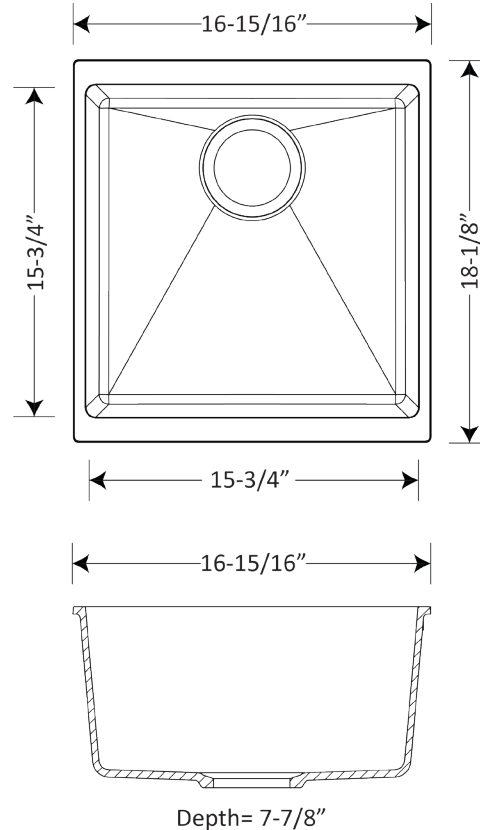

DUR-106-01
2692-4391
Black Sand

DUR-106-03
2693-4392
Iceberg

DUR-106-04
2694-4393
Gray Moon

Single Bowl Granite Sink

- DUR-106 - DURAGRANIT SERIES**
- 80% quartz and 20% acrylic resins
 - Undermount or drop-in installation
 - Scratch and stain resistant
 - Heat and acid resistant
 - Non-fading
 - Easy to clean, extremely hygienic
 - Suitable for food preparation
 - Fits 21" cabinet
 - 3 1/2" drain opening.